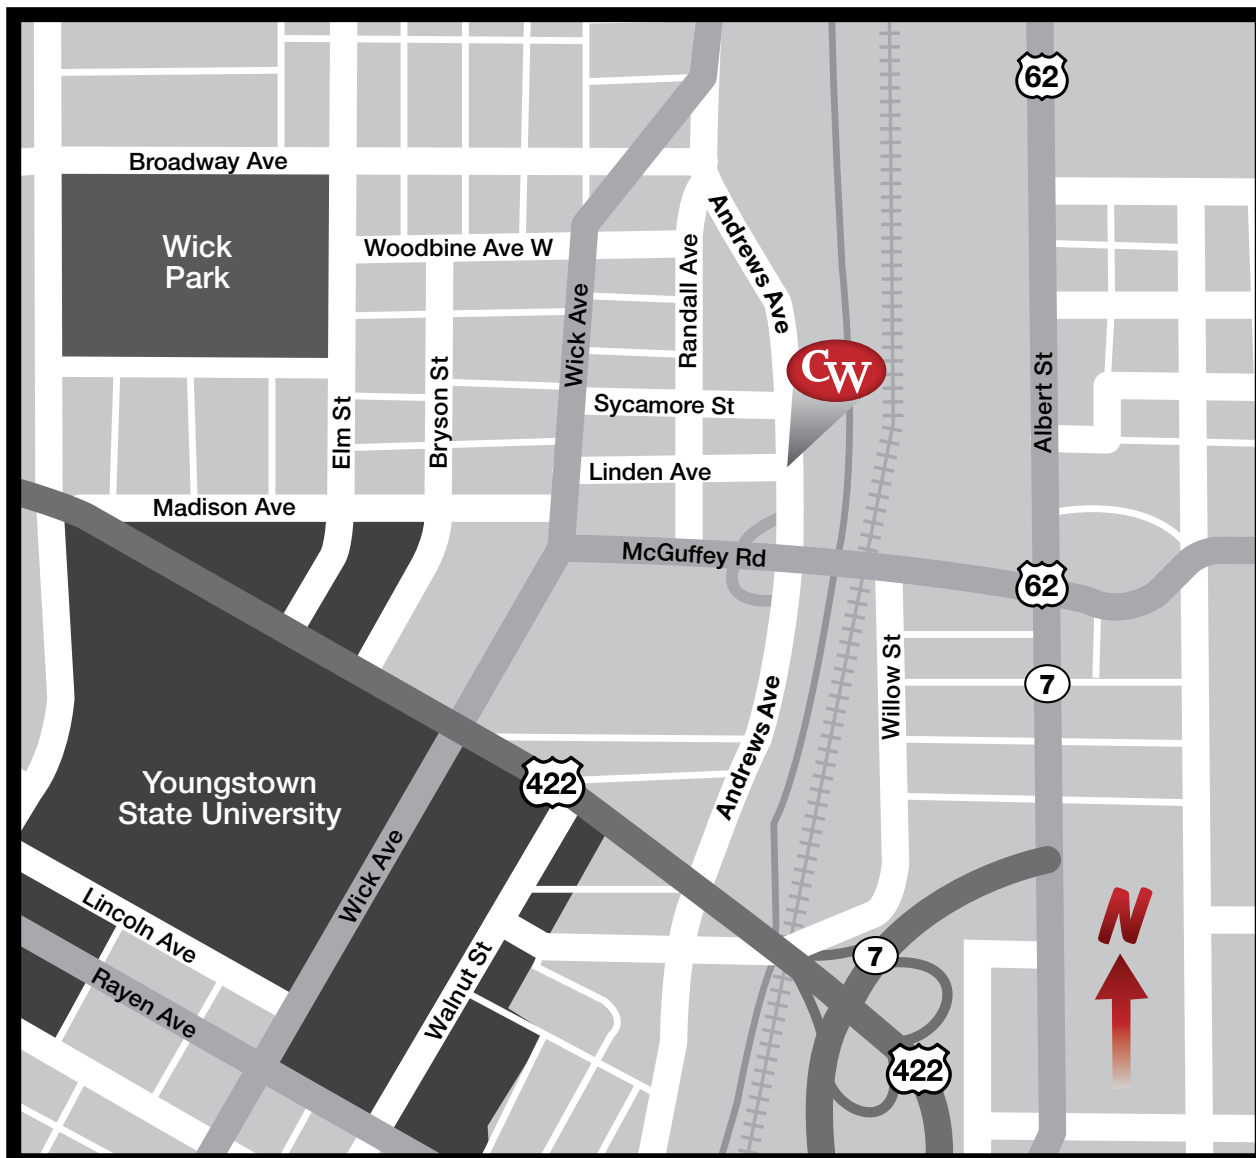

The Area's Largest Wholesale Outlet

Located in Youngstown, OH. Minutes away from I-680.

***OPEN
TO THE PUBLIC***